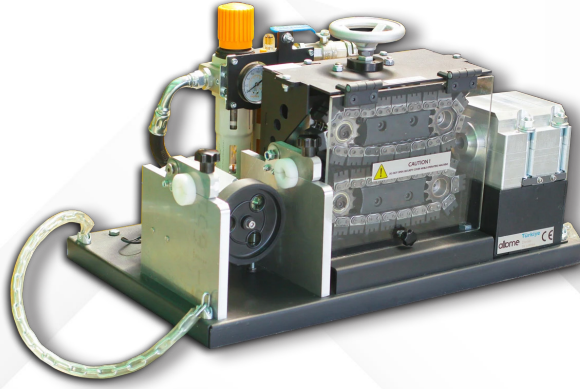

allome®

SKYJET

**Standard
Accessories and
Additional Parts**

SKYFIBERTECH®
Cable Blowing Machines

BUT

www.skyfibertech.com

LOCATION

İstasyon Mah, Cilem Sokak,
No:1 Kartepe Sanayi Sitesi,
H1 Blok No:50 Kocaeli/Turkiye

PHONE

+90 533 778 9941

EMAIL

info@skyfibertech.com